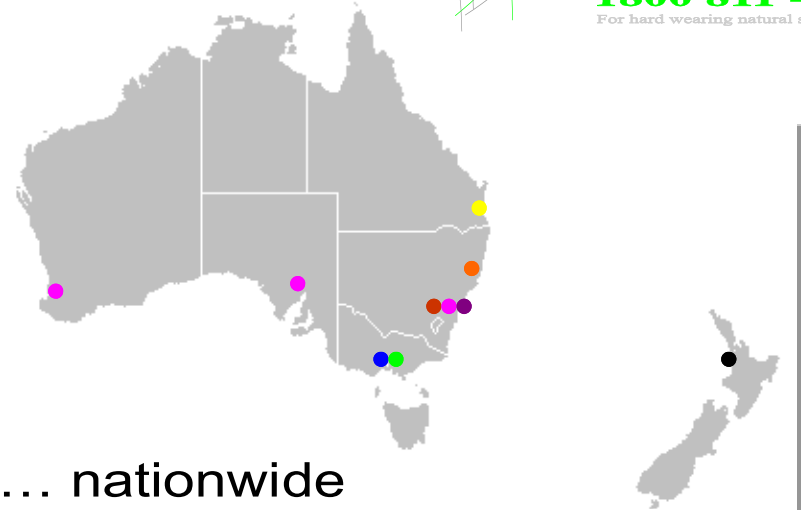

peace of mind

All of our licensees are specialists in their respective areas of expertise, demonstrating a dedication to customer satisfaction, whilst utilizing best practise.

Our team of specialists can advise and guide you, whatever you're looking to achieve.

Every project has specific needs and thanks to first rate technical support, we have the expertise to meet them.

For product advice, please contact the Loksand or LokTurf licensee in your region or nationally on

Loksand Australia
1800 811 429
For hard wearing natural surfaces